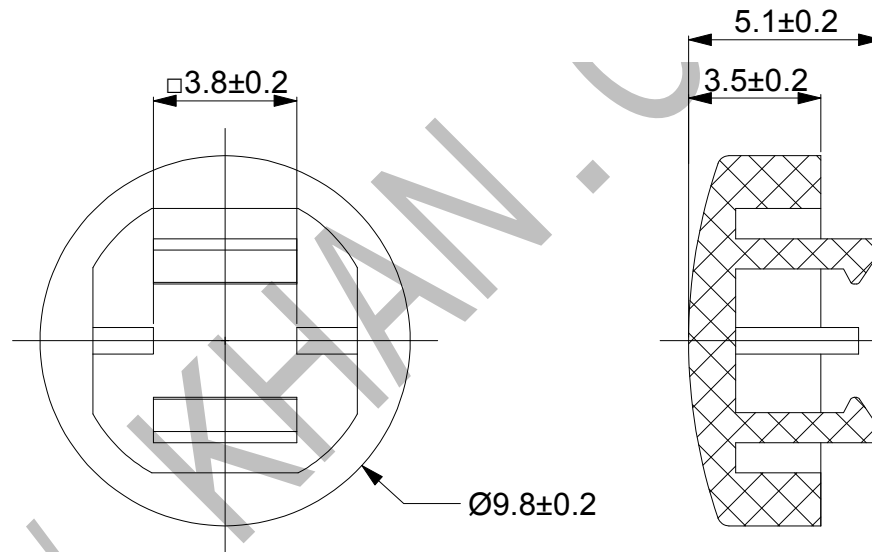

SWITCH CAP

P/N:SC202

Materials ABS

Color Black, White, Green, Yellow, Red, Ivory
(OEM AVAILABLE)

Packaging

Bulk Package
Inner Package: Plastic bag
Outer Package: Carton

VERSION		PROJECTION	DESIGN
KH14FE22E			
SCALE	SIZE	 Dimensions are shown:mm(inches)	DRAWN
5:1	A4		2014.02.20