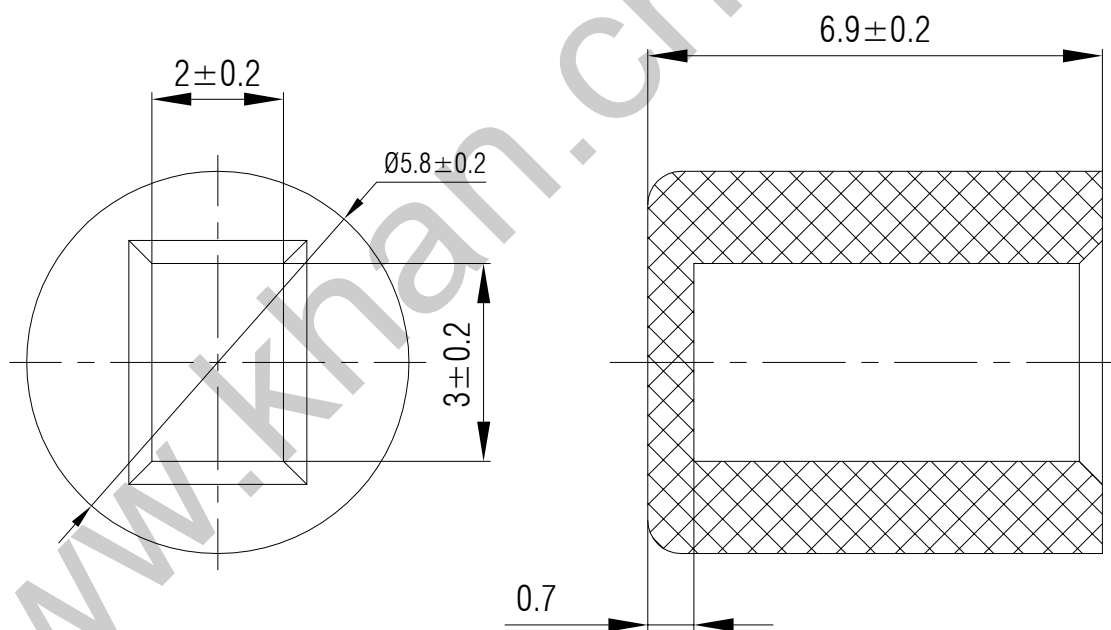

SWITCH CAP
P/N:SC303

Materials ABS

Color Black,White,Grey,Red,
Yellow,Blue,Green,Ivory
(OEM AVAILABLE)

Packaging

Bulk Package
Inner Package: Plastic bag
Outer Package: Carton

WENZHOU KHAN ELECTRONIC

VERSION		PROJECTION	DESIGNED	Wei Lin
KH14FE22E			CHECKED	ZhongJu Peng
SCALE	SIZE	 Dimensions are shown:mm(inches)	APPROVED	Johan Xu
5:1	A4		2022.05.11	