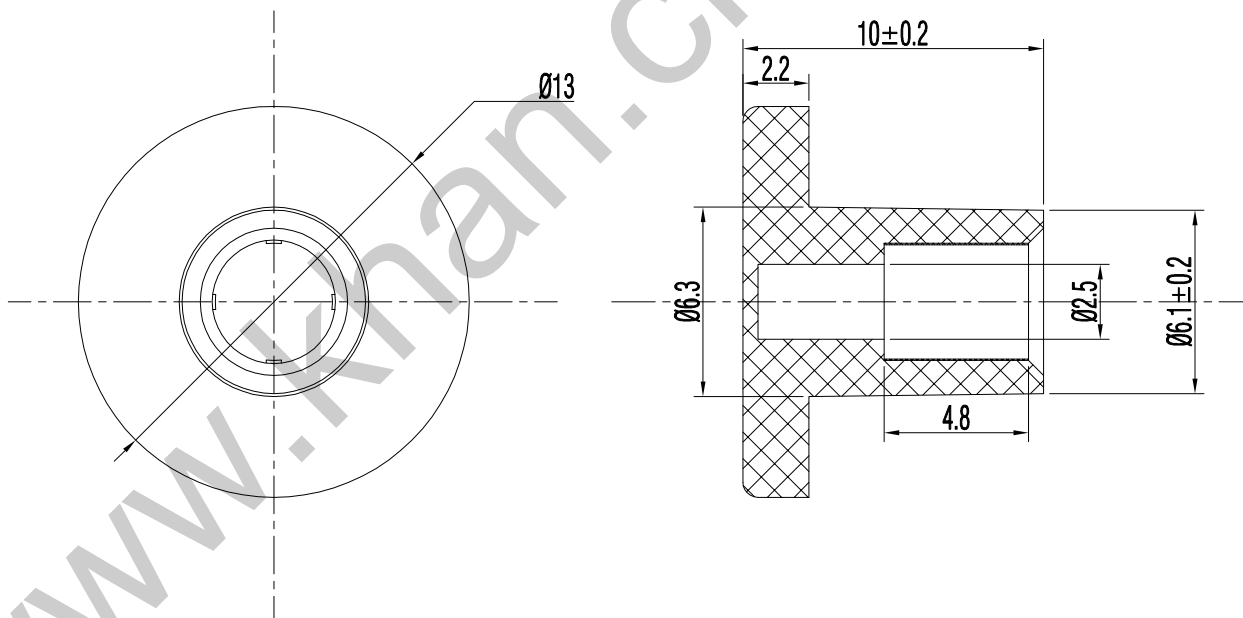

SWITCH CAP  
P/N:SC008

Materials PC

Color Black  
(OEM AVAILABLE)

Packaging

Bulk Package  
Inner Package: Plastic bag  
Outter Package: Carton

WENZHOU KHAN ELECTRONIC

VERSION		PROJECTION	DESIGNED	Wei Lin
KH14FE22E			CHECKED	ZhongJu Peng
SCALE	SIZE	 Dimensions are shown:mm(inches)	APPROVED	Johan Xu
5:1	A4		2022.05.11	