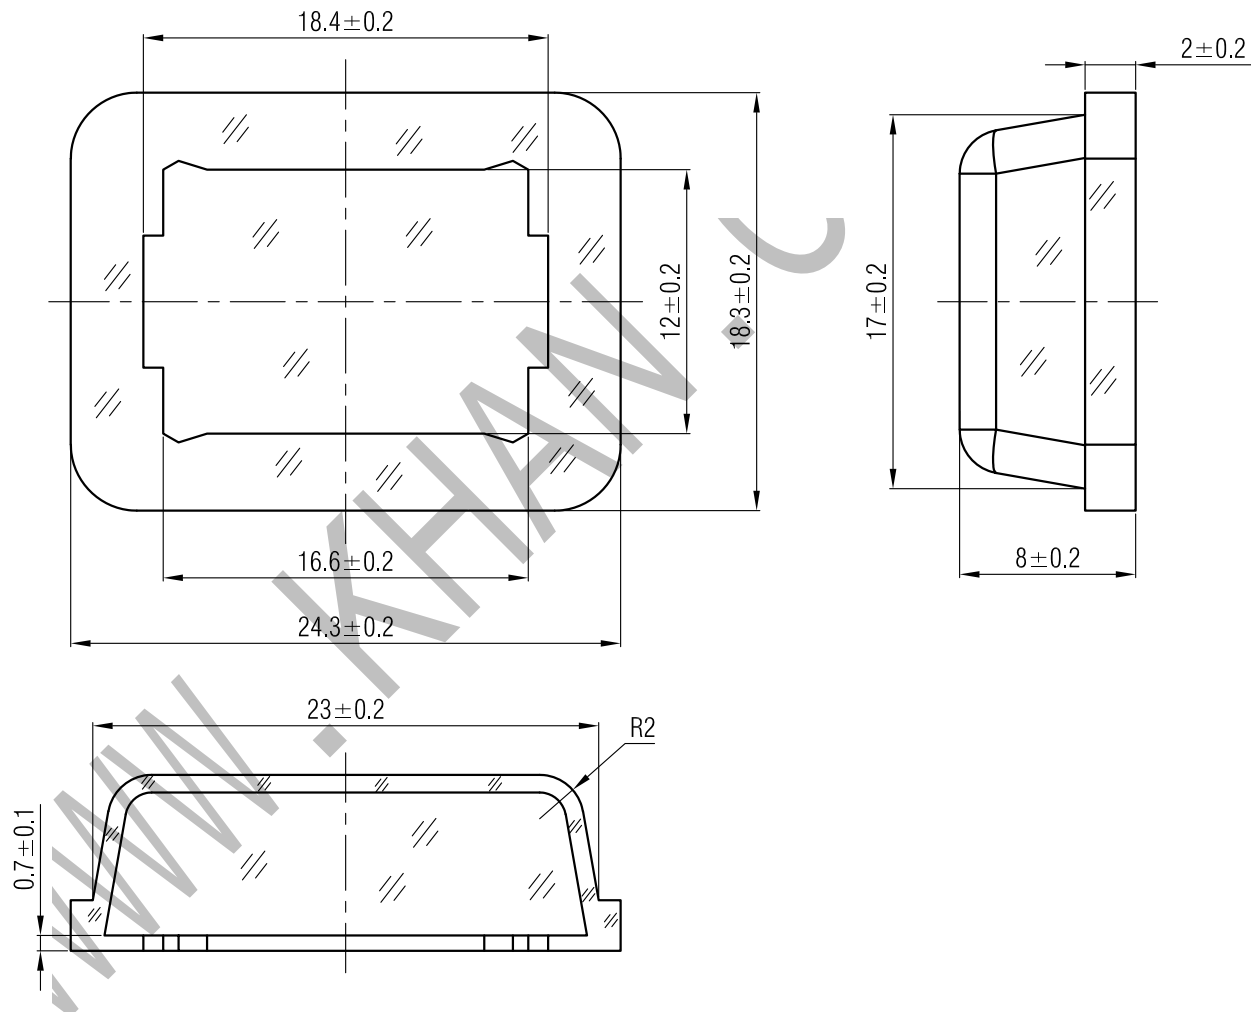

SWITCH CAP
P/N:SC704

Materials PVC

Color Transparent
(OEM AVAILABLE)

Packaging

Bulk Package
Inner Package: Plastic bag
Outer Package: Carton

WENZHOU KHAN ELECTRONIC

VERSION		PROJECTION	DESIGN	Shuqing Zhu
KH14FE22E			DRAWN	Wei Lin
SCALE	SIZE	 Dimensions are shown:mm(inches)	APPROVAL	Johan Xu
3:1	A4		2021.05.08	