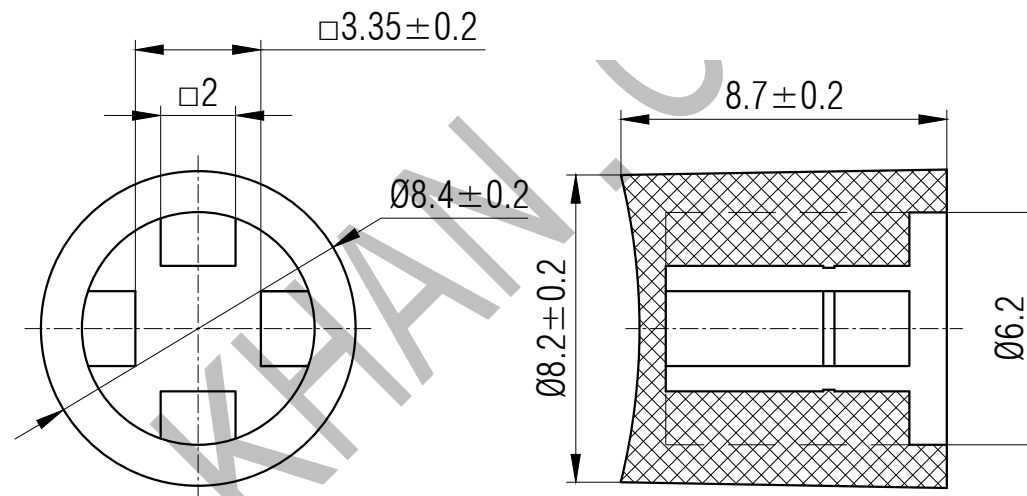

SWITCH CAP
P/N:SC427

Materials ABS

Color Black, White, Grey
(OEM AVAILABLE)

Packaging

Bulk Package
Inner Package: Plastic bag
Outer Package: Carton

 **KANGHONG ELECTRONIC**

VERSION		PROJECTION 	DESIGN	
KH14FE22E			DRAWN	
SCALE	SIZE	Dimensions are shown:mm(inches) 2014.02.20	APPROVAL	
5:1	A4			