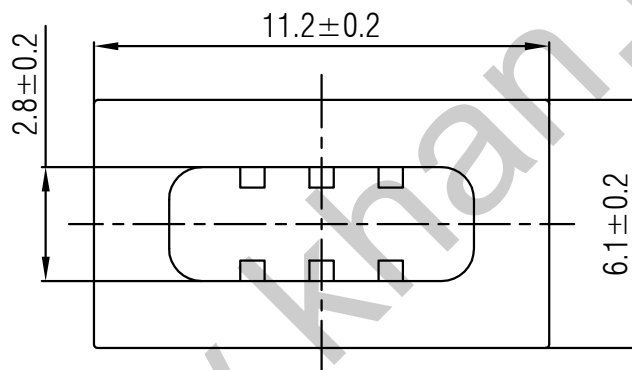

SWITCH CAP  
P/N:SC603

Materials ABS

Color Grey  
(OEM AVAILABLE)

Packaging

Bulk Package  
Inner Package: Plastic bag  
Outer Package: Carton

www.khan.cn

WENZHOU KHAN ELECTRONIC

VERSION		PROJECTION	DESIGNED	Wei Lin
KH14FE22E			CHECKED	ZhongJu Peng
SCALE	SIZE	 Dimensions are shown:mm(inches)	APPROVED	Johan Xu
5:1	A4		2022.05.11	