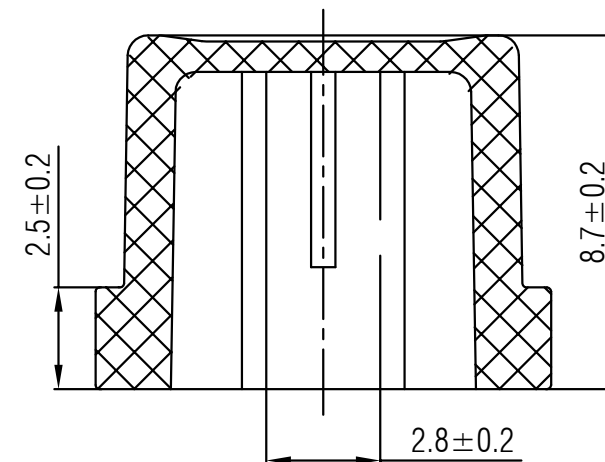

SWITCH CAP  
P/N:SC603

Materials ABS

Color Grey  
(OEM AVAILABLE)

Packaging

Bulk Package  
Inner Package: Plastic bag  
Outer Package: Carton

www.khan.cn

WENZHOU KHAN ELECTRONIC

VERSION		PROJECTION	DESIGNED	Wei Lin
KH14FE22E			CHECKED	ZhongJu Peng
SCALE	SIZE	 Dimensions are shown:mm(inches)	APPROVED	Johan Xu
5:1	A4		2022.05.11	