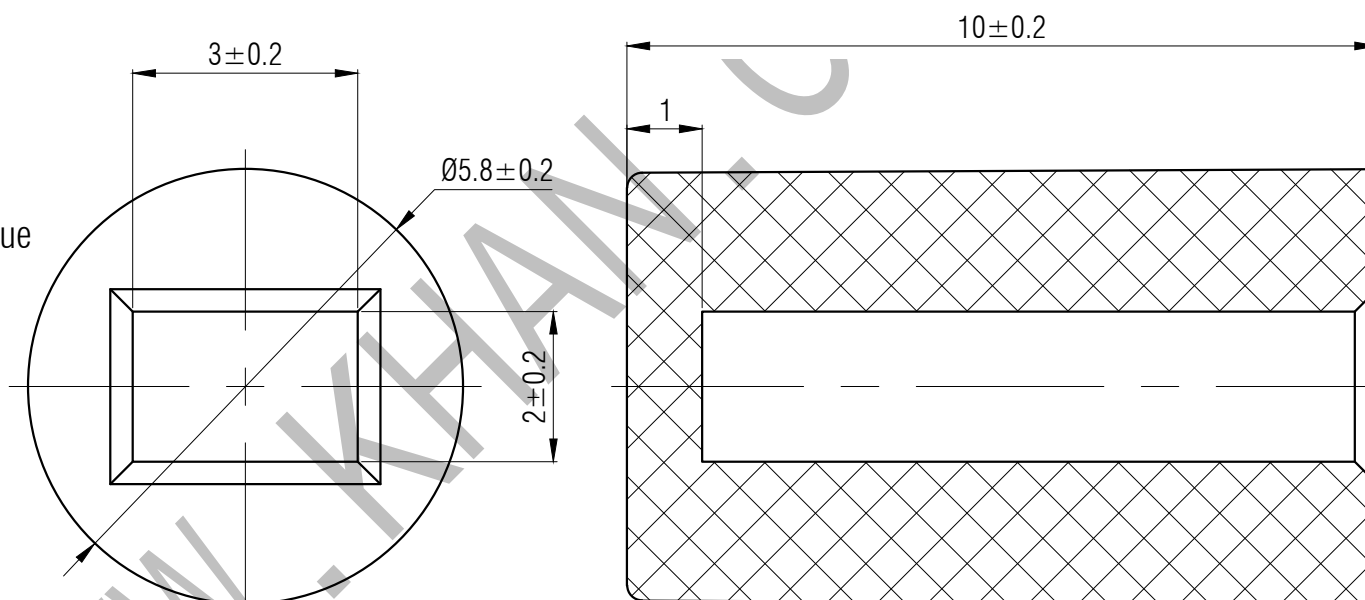

SWITCH CAP  
P/N:SC304

Materials

ABS

Color

Black, White, Grey, Red, Blue  
(OEM AVAILABLE)

Packaging

Bulk Package

Inner Package: Plastic bag

Outer Package: Carton

**KANGHONG ELECTRONIC**

VERSION

KH14FE22E

PROJECTION

Dimensions are shown:mm(inches)

DESIGN

DRAWN

APPROVAL

SCALE

10:1

SIZE

A4

2014.02.20