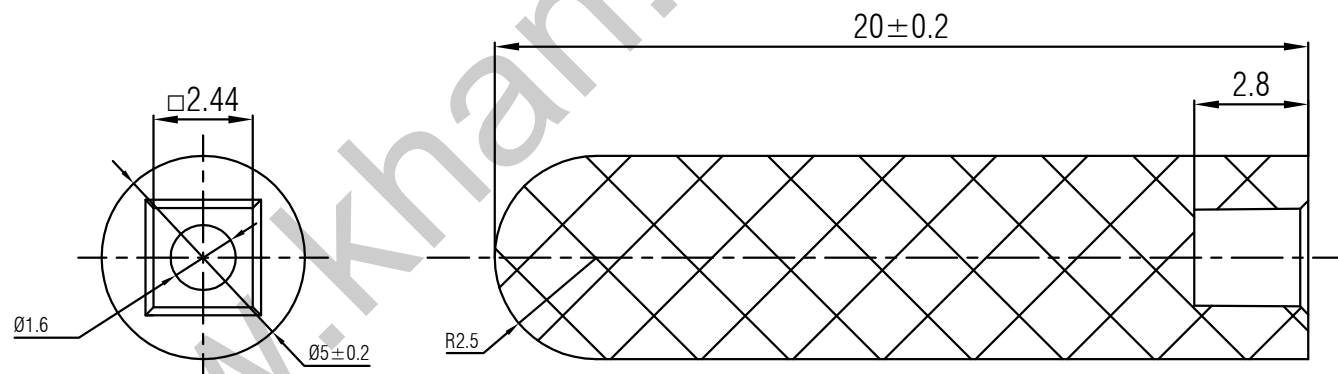

SWITCH CAP
P/N:SC504

Materials ABS

Color Black,White,Blue,Orange
(OEM AVAILABLE)

Packaging

Bulk Package
Inner Package: Plastic bag
Outer Package: Carton

www.khan.cn

WENZHOU KHAN ELECTRONIC

VERSION		PROJECTION	DESIGNED	Wei Lin
KH14FE22E			CHECKED	ZhongJu Peng
SCALE	SIZE	 Dimensions are shown:mm(inches)	APPROVED	Johan Xu
5:1	A4		2022.05.11	