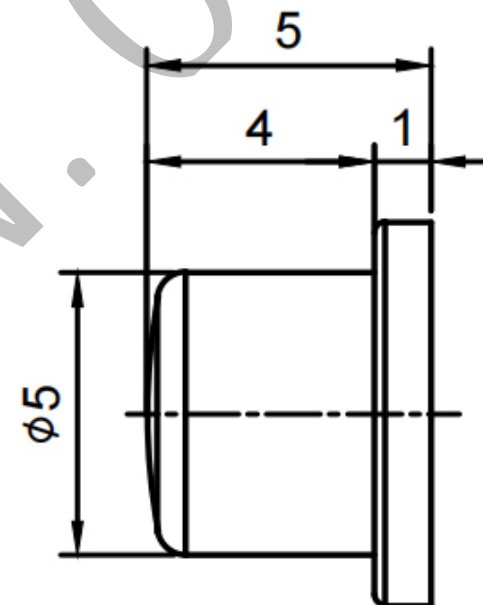

SWITCH CAP
P/N:SC106

Materials ABS

Color chrome plating

Packaging

Bulk Package

Inner Package: Plastic bag

Outer Package: Carton

VERSION		PROJECTION	DESIGN	
KH14FE22E			DRAWN	
SCALE	SIZE	 Dimensions are shown:mm(inches)	APPROVAL	
5:1	A4		2014.02.20	