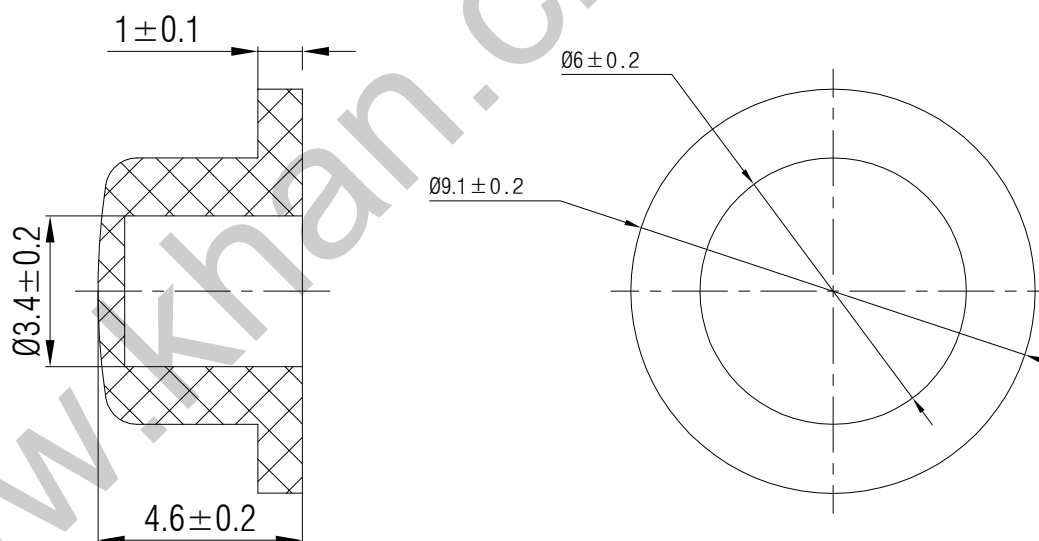

SWITCH CAP
P/N:SC101

Materials ABS

Color Black,Ivory,Chrome Plating
(OEM AVAILABLE)

Packaging

Bulk Package
Inner Package: Plastic bag
Outer Package: Carton

WENZHOU KHAN ELECTRONIC

VERSION		PROJECTION	DESIGNED	Wei Lin
KH14FE22E			CHECKED	ZhongJu Peng
SCALE	SIZE	 Dimensions are shown:mm(inches)	APPROVED	Johan Xu
5:1	A4		2022.05.11	