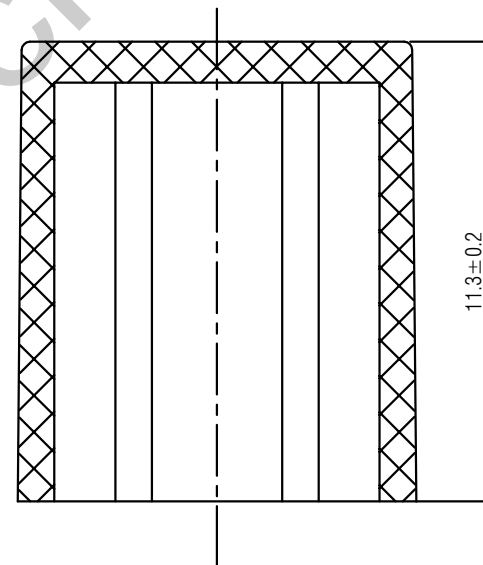

SWITCH CAP
P/N:SC406

Materials ABS

Color White, Grey
(OEM AVAILABLE)

Packaging

Bulk Package
Inner Package: Plastic bag
Outer Package: Carton

WENZHOU KHAN ELECTRONIC

VERSION		PROJECTION	DESIGNED	Wei Lin
KH14FE22E			CHECKED	ZhongJu Peng
SCALE	SIZE	 Dimensions are shown:mm(inches)	APPROVED	Johan Xu
5:1	A4		2022.05.11	