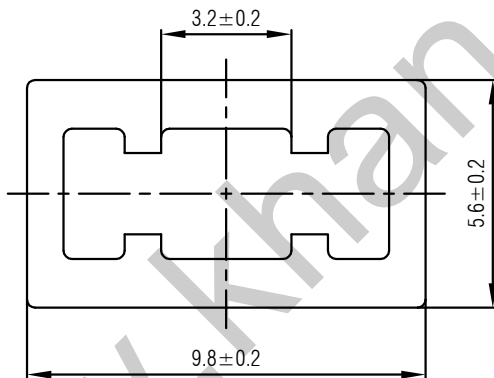

SWITCH CAP
P/N:SC406

Materials ABS

Color White, Grey
(OEM AVAILABLE)

Packaging

Bulk Package
Inner Package: Plastic bag
Outer Package: Carton

WENZHOU KHAN ELECTRONIC

VERSION		PROJECTION	DESIGNED	Wei Lin
KH14FE22E			CHECKED	ZhongJu Peng
SCALE	SIZE	 Dimensions are shown:mm(inches)	APPROVED	Johan Xu
5:1	A4		2022.05.11	