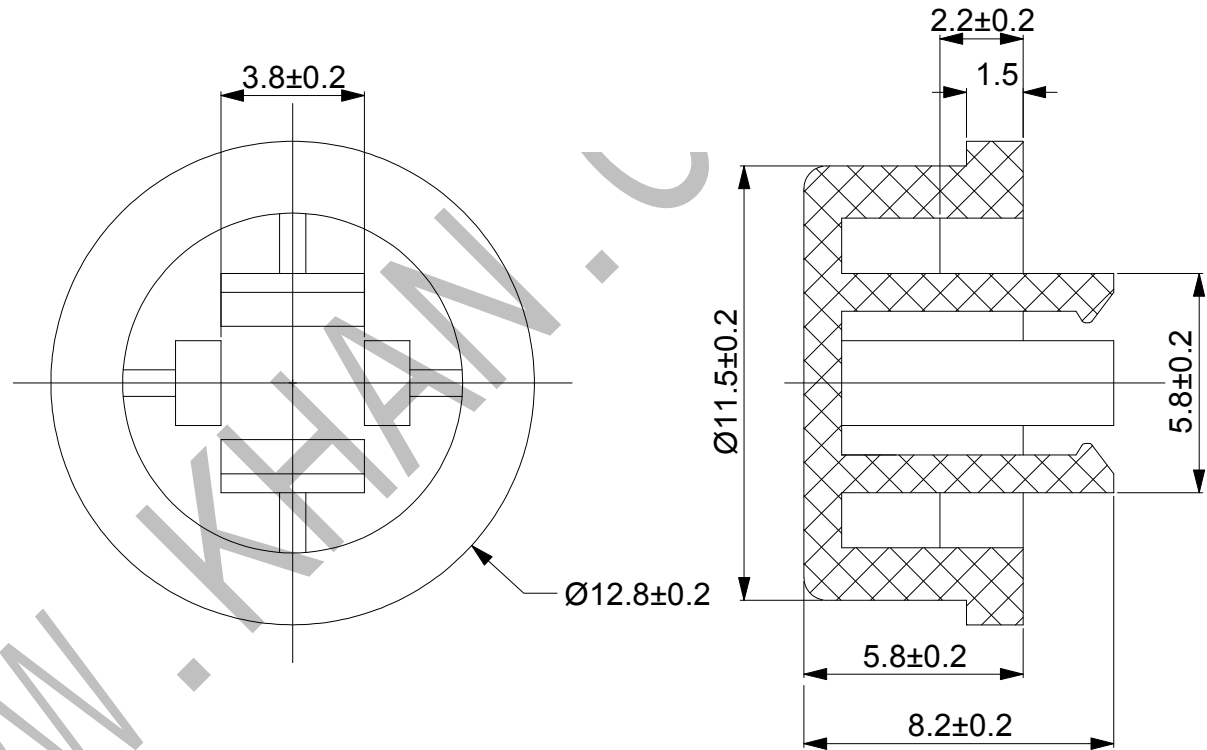

SWITCH CAP

P/N:SC203

Materials ABS

Color Black, White, Yellow, Red, Grey,
Ivory, Chrome Palting, UV Palting
(OEM AVAILABLE)

Packaging

Bulk Package
Inner Package: Plastic bag
Outer Package: Carton

VERSION		PROJECTION	DESIGN
KH14FE22E			
SCALE	SIZE	 Dimensions are shown:mm(inches)	DRAWN
5:1	A4		2014.02.20