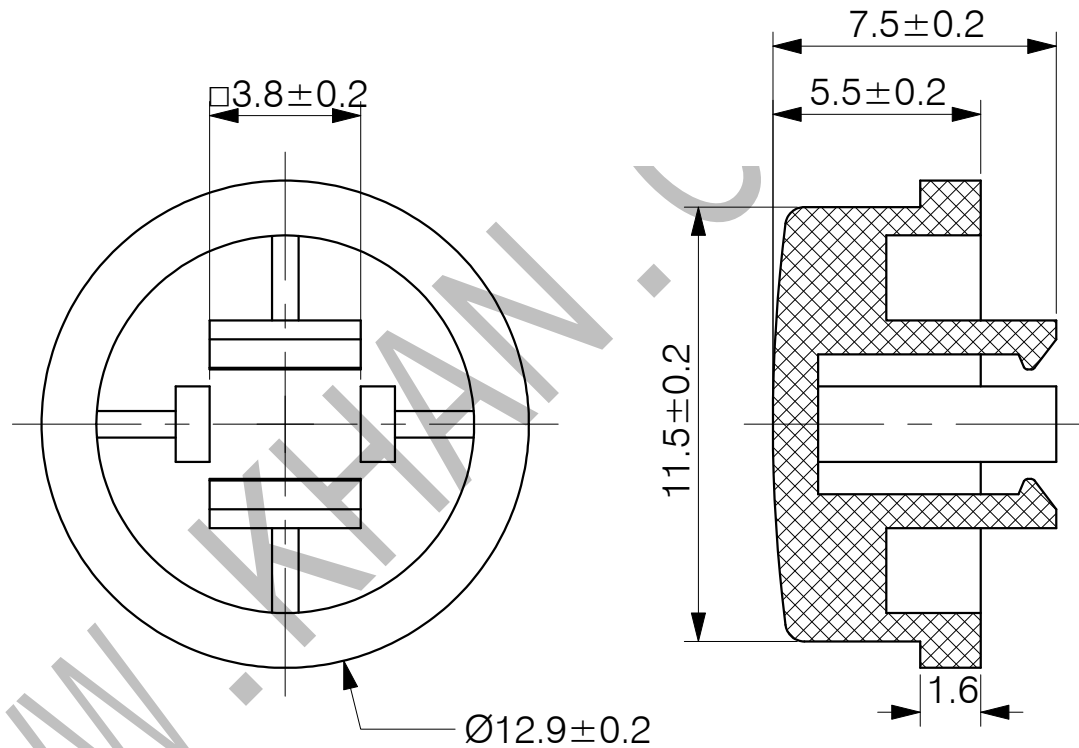

SWITCH CAP

P/N:SC215

Materials

ABS

Color

Black, White, Ivory, Red,
Green, Grey, Yellow
(OEM AVAILABLE)

Packaging

Bulk Package

Inner Package: Plastic bag

Outer Package: Carton

VERSION		PROJECTION	DESIGN
KH14FE22E			
SCALE	SIZE	 Dimensions are shown:mm(inches)	DRAWN
5:1	A4		2014.02.20