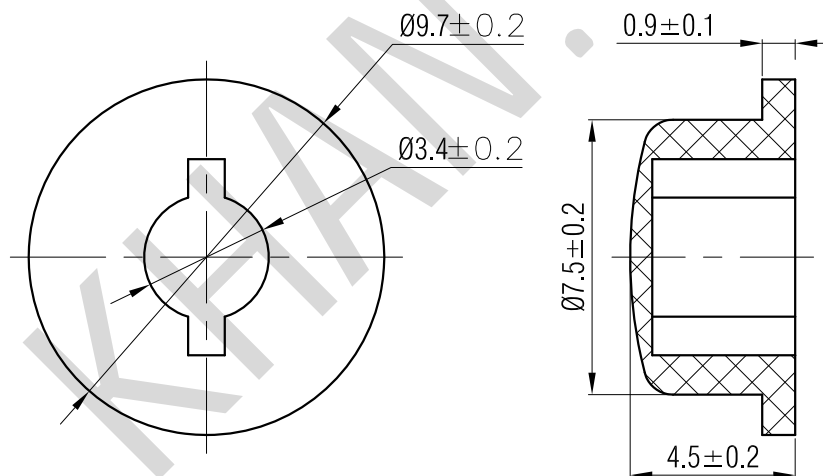

SWITCH CAP
P/N:SC102

Materials ABS

Color Black

Packaging

Bulk Package

Inner Package: Plastic bag

Outer Package: Carton

VERSION		PROJECTION	DESIGN	
KH14FE22E				
SCALE	SIZE	 Dimensions are shown:mm(inches)	DRAWN	
5:1	A4		2014.02.20	APPROVAL