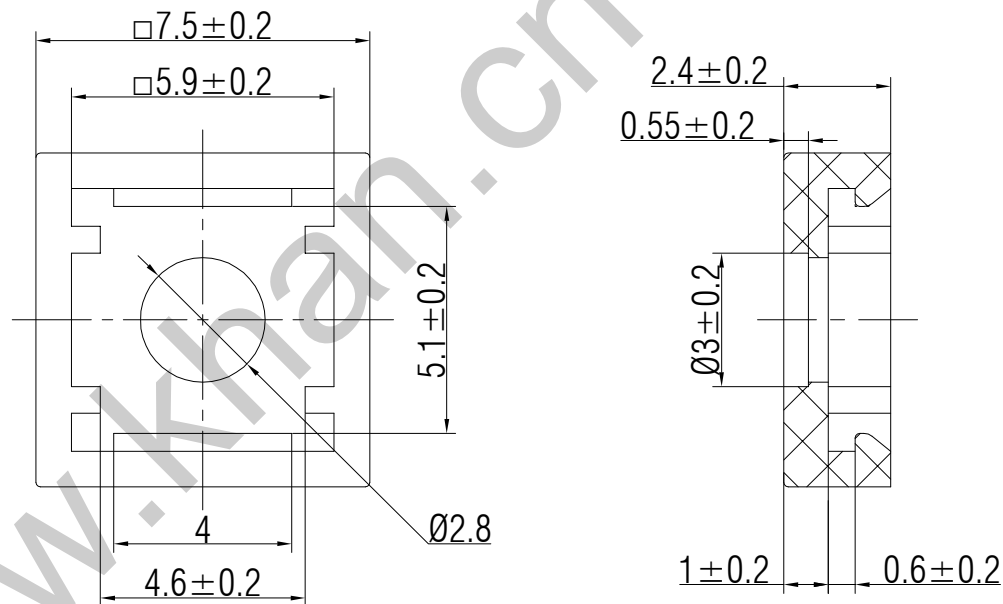

SWITCH CAP
P/N:SC803

Materials ABS

Color Black

Packaging

Bulk Package

Inner Package: Plastic bag

Outer Package: Carton

WENZHOU KHAN ELECTRONIC

VERSION		PROJECTION	DESIGNED	Wei Lin
KH14FE22E			CHECKED	ZhongJu Peng
SCALE	SIZE	 Dimensions are shown:mm(inches)	APPROVED	Johan Xu
5:1	A4		2022.05.11	