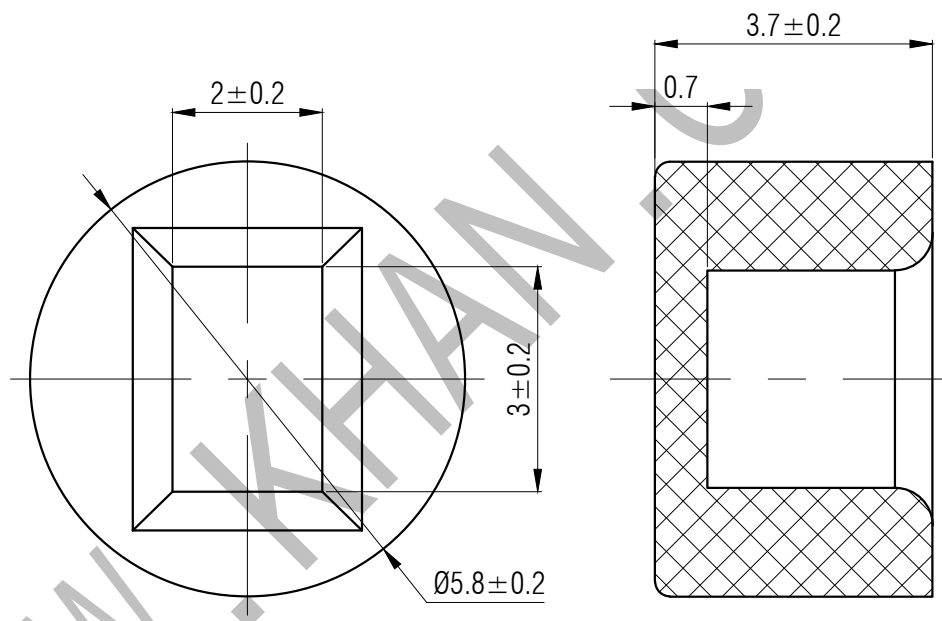

**SWITCH CAP**  
P/N:SC301

Professional Manufacturer Since 2000

**Materials**    ABS

**Color**            Black,Red,White,Yellow  
(OEM AVAILABLE)

**Packaging**

Bulk Package  
Inner Package: Plastic bag  
Outer Package: Carton

VERSION		PROJECTION	DESIGN	
KH14FE22E			DRAWN	
SCALE	SIZE	 Dimensions are shown:mm(inches)	APPROVAL	
10:1	A4		2014.02.20	