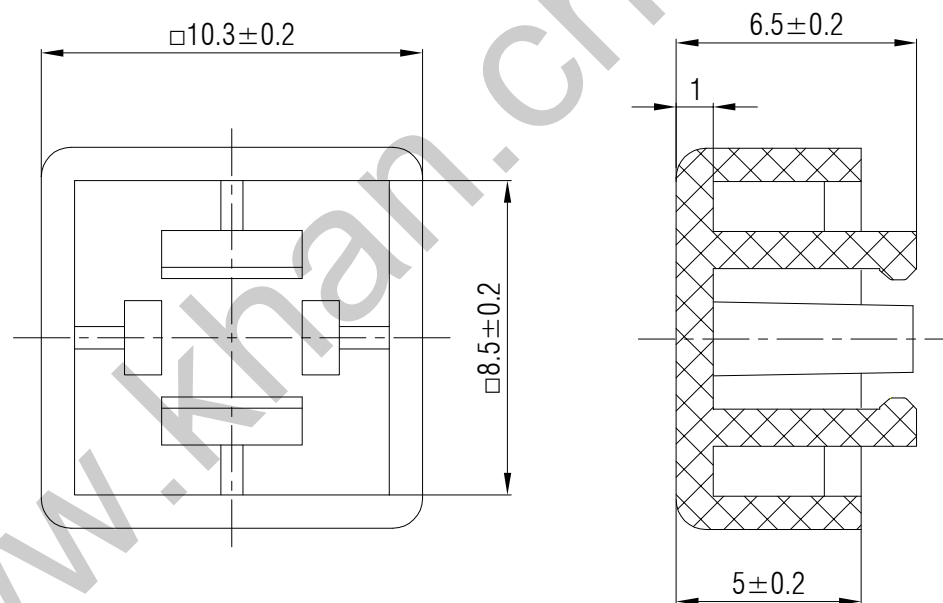

SWITCH CAP
P/N:SC222

Materials ABS

Color Black
(OEM AVAILABLE)

Packaging

Bulk Package

Inner Package: Plastic bag

Outer Package: Carton

WENZHOU KHAN ELECTRONIC

VERSION		PROJECTION	DESIGNED	Wei Lin
KH14FE22E			CHECKED	ZhongJu Peng
SCALE	SIZE	 Dimensions are shown:mm(inches) 2022.05.11	APPROVED	Johan Xu
5:1	A4			