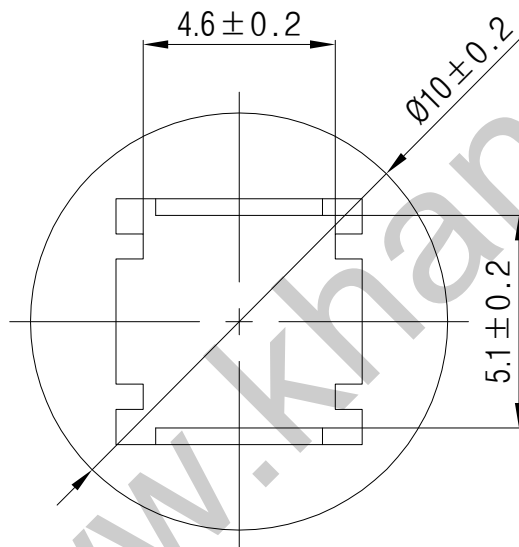

SWITCH CAP
P/N:SC805

Materials ABS

Color beige

Packaging

Bulk Package

Inner Package: Plastic bag

Outer Package: Carton

WENZHOU KHAN ELECTRONIC

VERSION		PROJECTION	DESIGNED	Wei Lin
KH14FE22E			CHECKED	ZhongJu Peng
SCALE	SIZE	 Dimensions are shown:mm(inches)	APPROVED	Johan Xu
5:1	A4		2022.05.11	