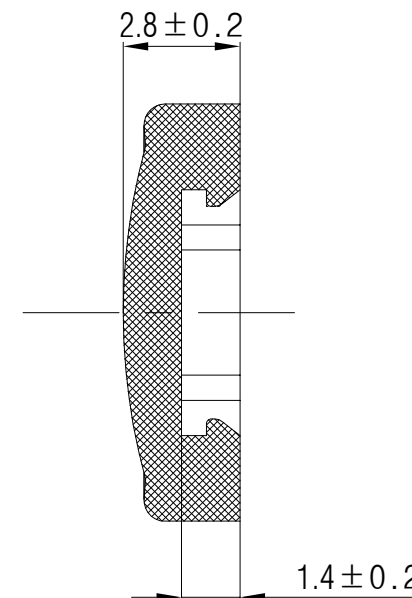

SWITCH CAP
P/N:SC805

Materials ABS

Color beige

Packaging

Bulk Package

Inner Package: Plastic bag

Outer Package: Carton

WENZHOU KHAN ELECTRONIC

VERSION		PROJECTION	DESIGNED	Wei Lin
KH14FE22E			CHECKED	ZhongJu Peng
SCALE	SIZE	 Dimensions are shown:mm(inches)	APPROVED	Johan Xu
5:1	A4		2022.05.11	